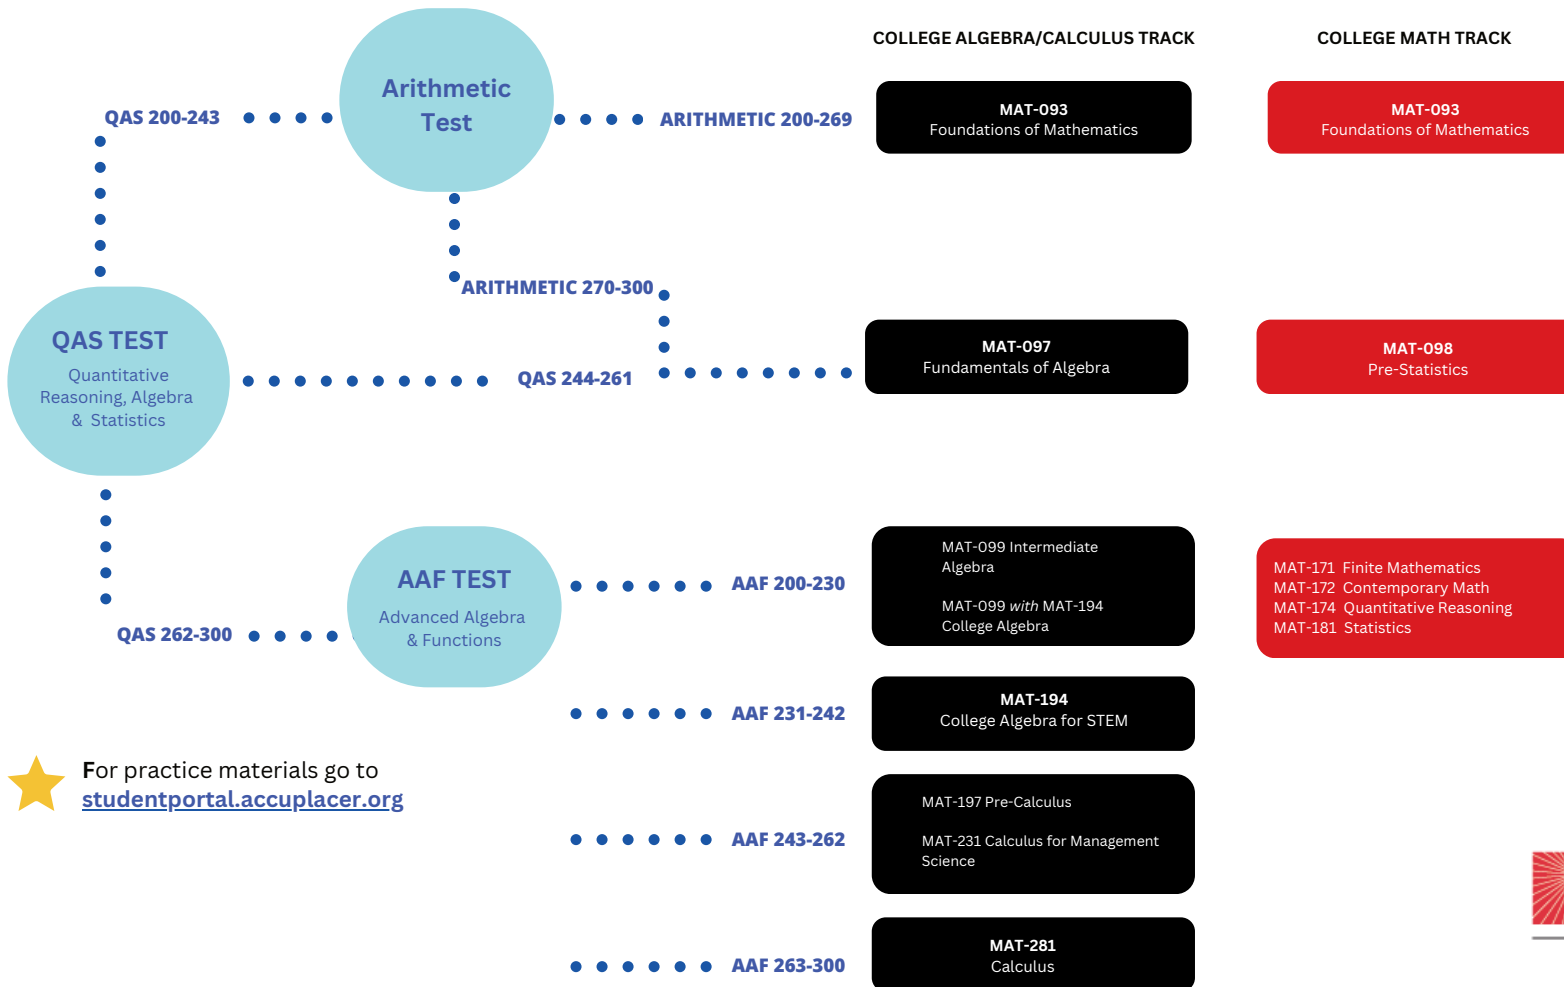

ACCUPLACER MATH TEST SCORING CHART

MATH COURSES

★ For practice materials go to studentportal.accuplacer.org

BHCC Assessment Center
www.bhcc.edu/assessment
testing@bhcc.edu 617-228-2377